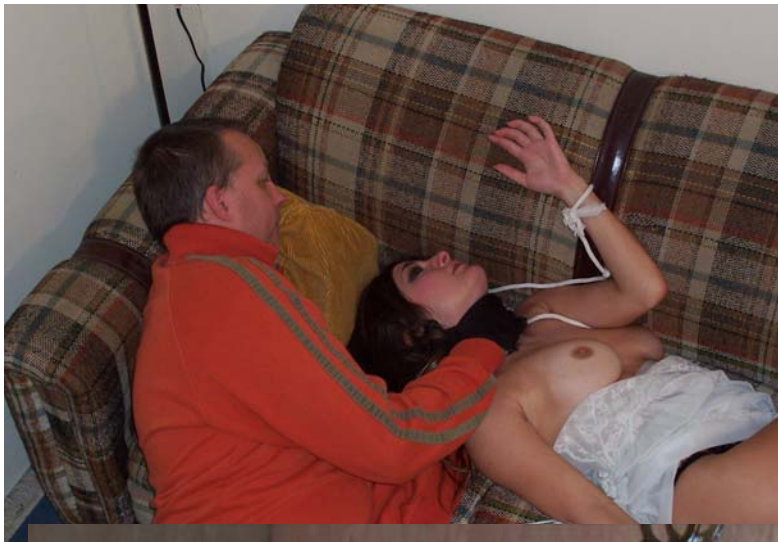

Celebrating 25 Years!
(1987-2012)